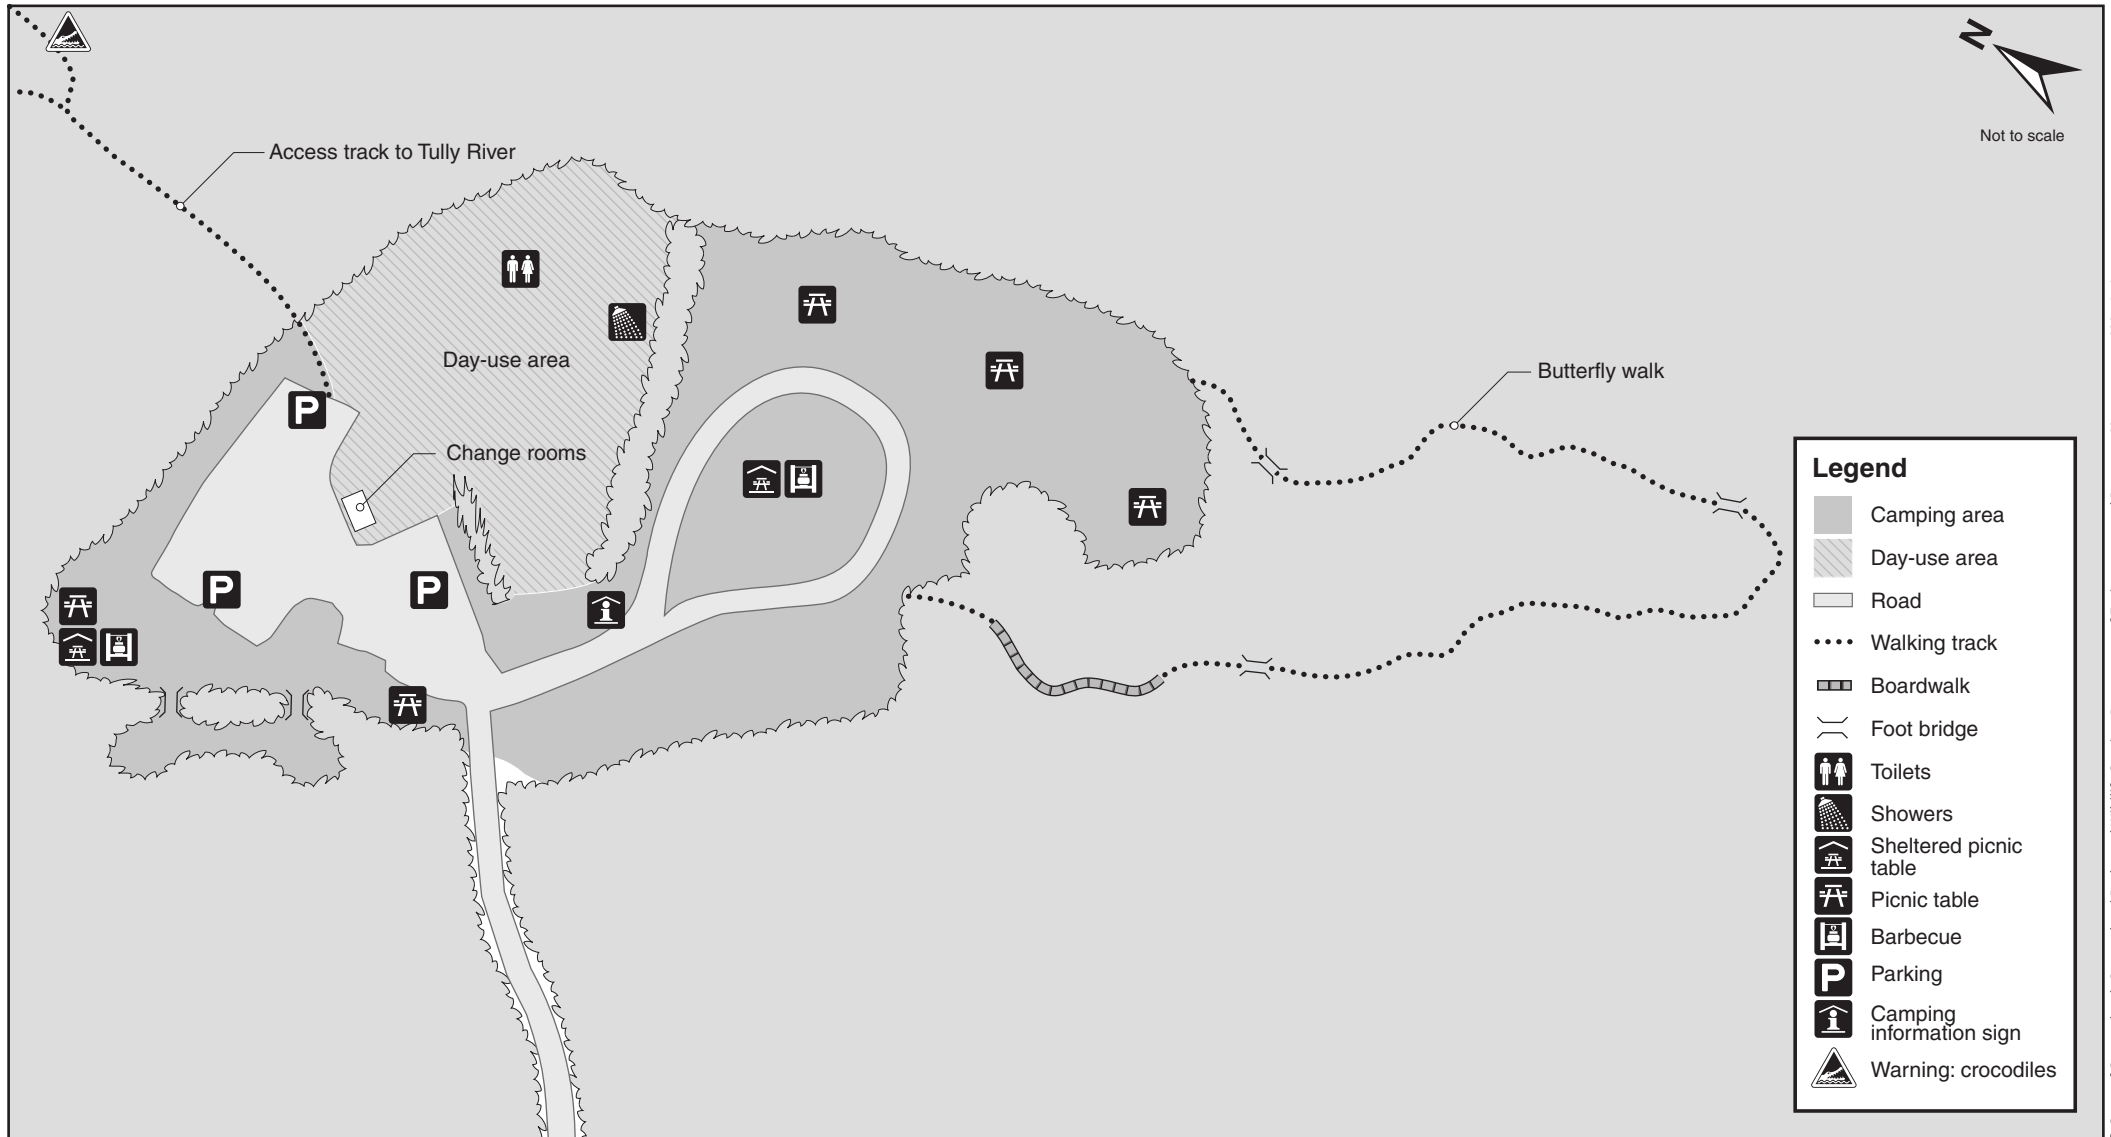

Tully Gorge camping and day-use areas

Tully Gorge National Park

Queensland Parks
and Wildlife Service

Department of Environment
and Resource Management

© State of Queensland. Queensland Parks and Wildlife Service, Department of Environment and Resource Management. MA462 January 2012